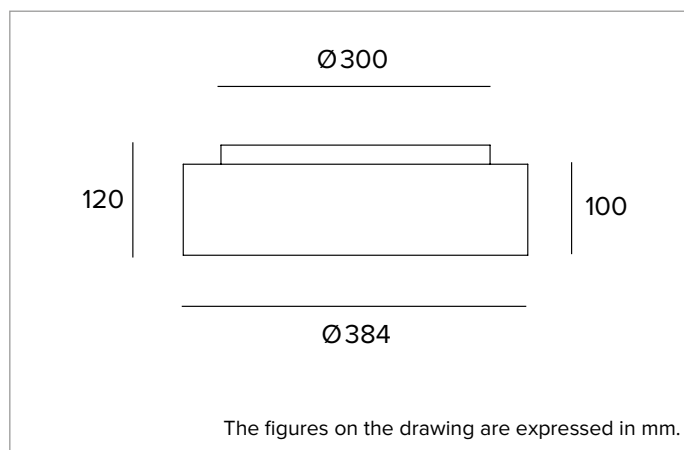

SOURCE

The LED Engine is made up of self-cooling circular boards. Tunable White version available on request.

Energy efficiency class: D, F

Nominal power: 35W

Nominal flux: 3755lm

Colour rendering index: 80

Rf: 82.6

Rg: 95.7

CCT nominal: 4000K

SDCM: 3

Lifetime (L80/B10): >50000h tq +25°C

ILLUMINOTECHNICAL CHARACTERISTICS

OPAL Direct + HALO effect Version: High luminance transmission and light diffusion opaline polycarbonate lower diffusive screen. Small indirect light component for a backlit effect.

Emission: OPAL + HALO

Optical efficiency: 66%

Fixture flux: 2497lm

Luminous efficacy: 63lm/W

Photobiological safety: Compliant with RG1 low risk group

MECHANICAL CHARACTERISTICS

Calendered extruded aluminium body.

Colour and finish: Deep black

Dimensions: D=384mm

Weight: 4.6Kg

Degree of protection: IP20 for recessed part

Degree of protection: IP40 for exposed part

ELECTRICAL CHARACTERISTICS

Integrated electronic ON-OFF power supply. Emergency Pack available on request. Equipped with a rapid connector for mains connection. Luminaire compliant with EN 60598-2-22 for power supply from a centralised emergency system CPSS (Central Power Supply System), not incorporated in the luminaire - high risk areas excluded. The default power and flux are 100% in AC and 100% in DC.

Fixture Power: 39W

Power supply: 220-240Vac 50/60Hz

Insulation Class: CLASS 1

Type of driver / Control: ON-OFF

Driver included: YES

Class F: YES

SAFE FLICKER: PstLM=<1 and SVM=<0.4 (IEC TR 61547-1 and IEC TR 63158), to ensure a more comfortable and safe light

Ambient temperature: 0°C / +25°C

INSTALLATION

Polycarbonate fixing system is pre-set for ceiling or wall mounted installations. Recessed installation is possible using a special accessory to be ordered separately.

NOTES

110-277Vac version available on request.

WARRANTY

5 years.

WARNING

Luminaire designed for disposal/recycling at end-of-life. Replaceable (LED only) light source by a professional. Replaceable control gear by a professional.

Due to the technological evolution of the electronic components, the data provided may be updated, and as such, confirmation must be requested during the order process.

Luminous flux and power supply have +/-10% tolerances with respect to the indicated value. tq +25°C (CIE 121).

We reserve the right to make technical changes.

Targetti Sankey S.r.l.
Via Pratese, 164
50145 Firenze - Italy
Tel: +39 055 37911
targetti.com
targetti@targetti.com

CCIAA Firenze
Share Capital:
€ 500.000,00
VAT N. (IT):
01537660480
R.E.A.: FI-275656

TARGETTI